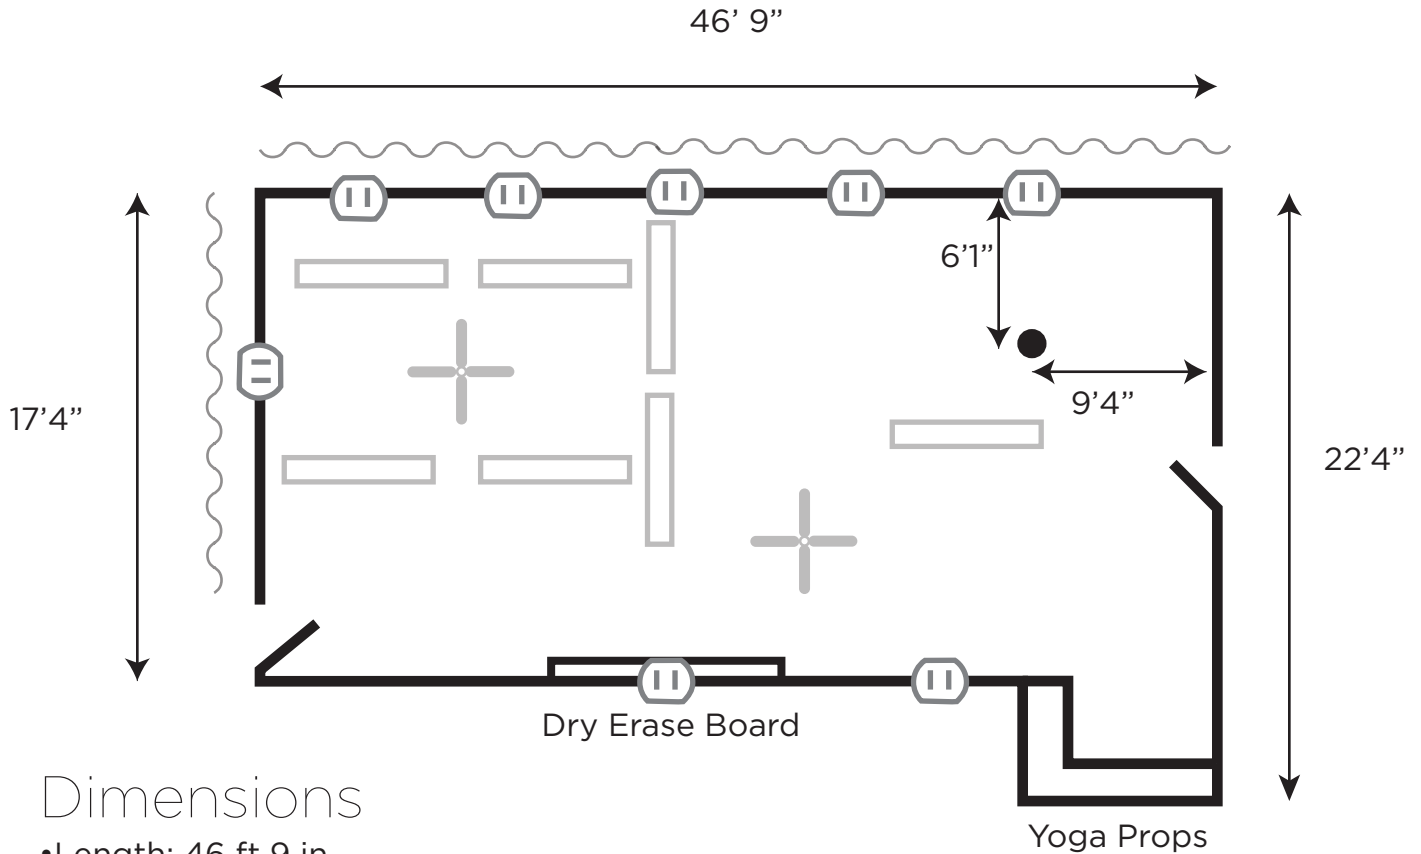

Lotus Room

Dimensions

- Length: 46 ft 9 in
- Width: 17 ft 4 in
- Ceiling Height: 8ft
- Square footage:
~863 sqft

Technical Aspects

- Seating for 52
- Yoga Props
(Blankets, bolsters,
mats, straps, blocks,
sandbags, etc.)

Capacity & Utilization

- Seating for 52 or
20 yoga mats